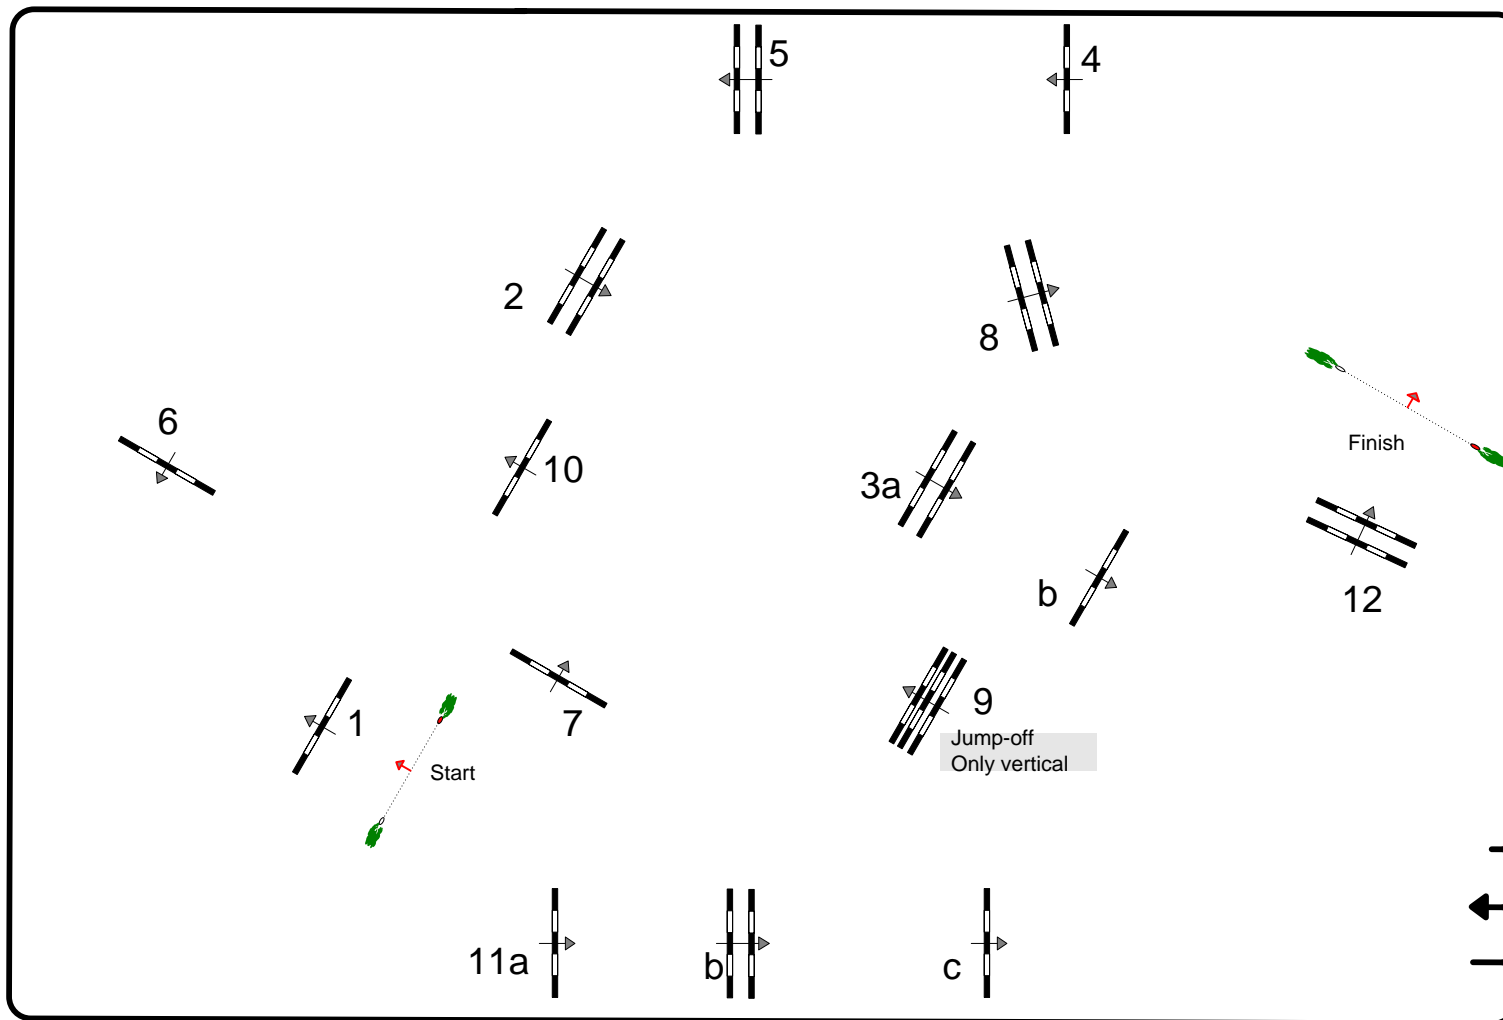

CSI MERCOSUL 2010

10 15 20 25 30 35 40 45 50 55 60 65 70

Class No.: **Nacional**

Serie 1,25m

3

Volta da Vitoria

sábado, 18 de dezembro de 2010

Table: A
National RG:
FEI RG / Art. 276
Height: 1,25 m

Speed: 350 m/min

Length: 440 m
Time allowed: 76 sec
Time limit: 152 sec

Obstacles: 12
Efforts:

1st Jump-off:
1-2-5-6-7-8-9-11b-11c-12

Length: 350 m
Time allowed: 60 sec
Time limit: 120 sec

SCALE: 1X350